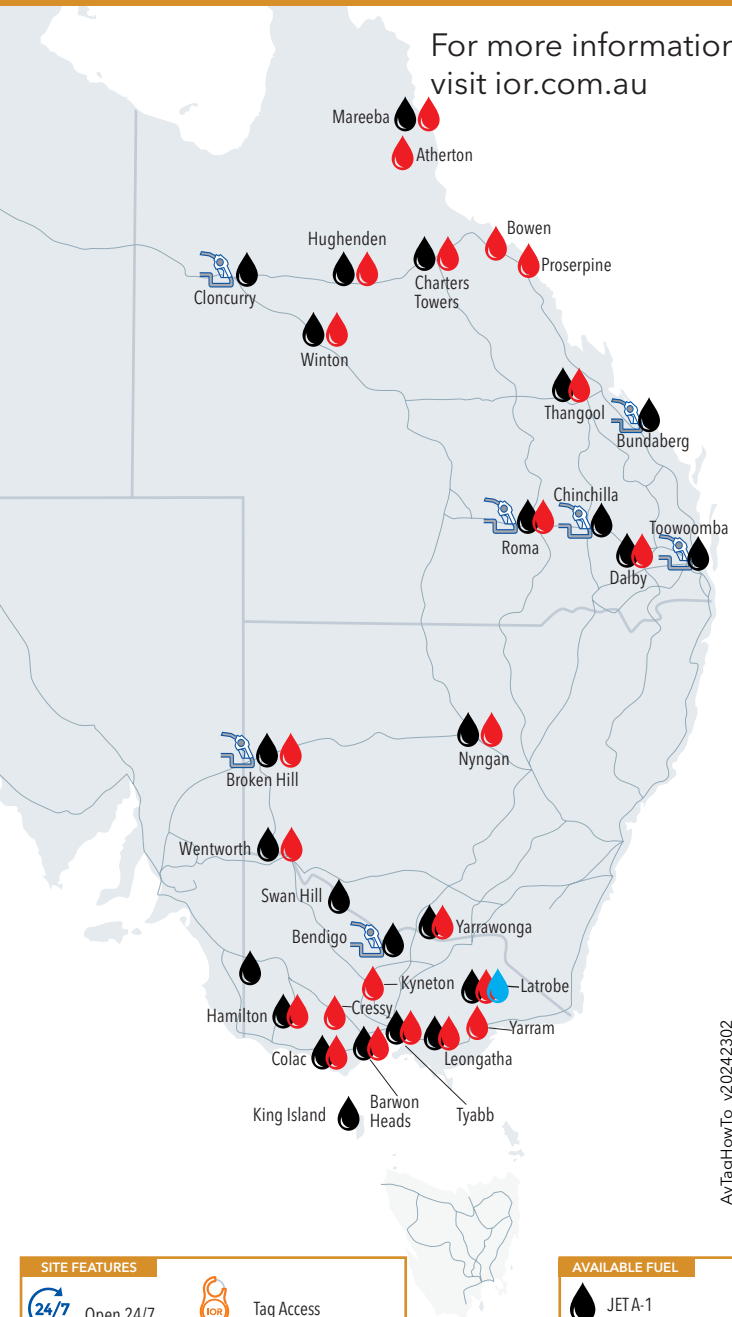

AVIATION NETWORK

For more information
visit ior.com.au

AvTagHowTo_v20242302

SITE FEATURES

Open 24/7

Tag Access

Call to access

Into-plane fuelling

EFTPOS

Fuelcharge Available

AVAILABLE FUEL

JETA-1

AVGAS 100LL

AVPULP

QUEENSLAND						
Atherton Airport	24/7			Red	Black	WiFi, POS
Bowen Airport	24/7			Red		WiFi, POS
Bundaberg Airport			Microscope**		Black	
Charters Towers Airport	24/7			Red	Black	WiFi, POS
Chinchilla Airport		Mobile	Microscope**		Black	POS
Cloncurry Airport	24/7	Mobile	Microscope**		Black	POS
Dalby Airport	24/7			Red	Black	WiFi, POS
Hughenden Airport	24/7	Mobile		Red	Black	POS
Mareeba Airport	24/7			Red	Black	WiFi, POS
Proserpine Airport	24/7			Red		WiFi, POS
Roma Airport	24/7*	Mobile	Microscope**	Red	Black	POS
Thangool Airport	24/7^	Mobile		Red	Black	WiFi, POS
Toowoomba City Airport	24/7*	Mobile	Microscope**		Black	POS
Winton Airport	24/7	Mobile		Red	Black	WiFi, POS
NEW SOUTH WALES						
Broken Hill Airport	24/7	Mobile	Microscope**	Red	Black	WiFi, POS
Nyngan Airport	24/7			Red	Black	WiFi, POS
Wentworth Airport	24/7			Red	Black	WiFi, POS
VICTORIA						
Bacchus Marsh Airport				Coming Soon		
Barwon Heads Airport	24/7			Red	Black	WiFi, POS
Bendigo Airport	24/7	Mobile	Microscope**		Black	POS
Colac Airport	24/7			Red	Black	WiFi, POS
Cressy Airport	24/7			Red		WiFi, POS
Hamilton Airport	24/7			Red	Black	WiFi, POS
Kyneton Airport	24/7			Red		WiFi, POS
Latrobe Airport	24/7			Red	Black, Blue	WiFi, POS
Leongatha Airport	24/7			Red	Black	WiFi, POS
Swan Hill Airport	24/7				Black	WiFi, POS
Tyabb Airport	24/7			Red	Black	WiFi, POS
Yarram Airport	24/7			Red		WiFi, POS
Yarrawonga Airport	24/7			Red	Black	WiFi, POS
TASMANIA						
King Island Airport	24/7			Black		WiFi, POS, ^^